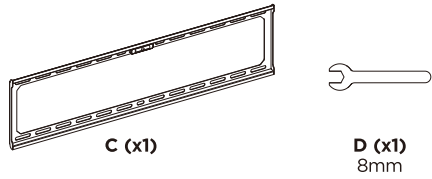

XSTAND BY  
**Xwave**

**TV NOSAČ**

Dimensions (mm)

**37/86 TILT**

VESA Compatible  
50x50 75x75 100x100 100x150 150x100  
100x200 200x100 150x150 200x200 200x300  
300x200 200x400 400x200 300x300  
300x400 400x300 600x200 500x300  
400x400 600x300 500x400 600x400

**86"**  
MAX  
FLAT/CURVED

**45kg**  
(99lbs)  
RATED

2

1

3