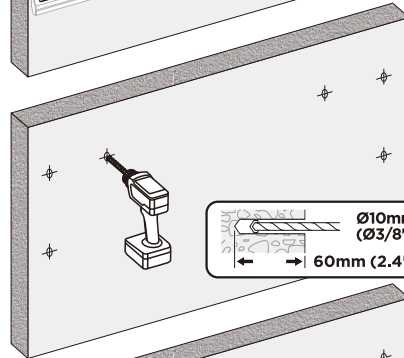

XSTAND BY  
**Xwave**

**TV NOSAČ**

Dimensions (mm)

**37/86 TILT**

VESA Compatible  
50x50 75x75 100x100 100x150 150x100  
100x200 200x100 150x150 200x200 200x300  
300x200 200x400 400x200 300x300  
300x400 400x300 600x200 500x300  
400x400 600x300 500x400 600x400

**86"**  
MAX  
FLAT/CURVED

**45kg**  
(99lbs)  
RATED

2

1

3