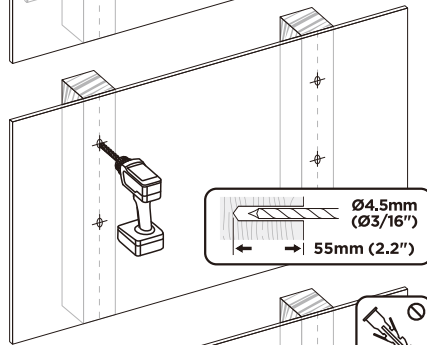

XSTAND BY  
**Xwave**

**TV NOSAČ**

Dimensions (mm)

**37/86 TILT**

VESA Compatible  
50x50 75x75 100x100 100x150 150x100  
100x200 200x100 150x150 200x200 200x300  
300x200 200x400 400x200 300x300  
300x400 400x300 600x200 500x300  
400x400 600x300 500x400 600x400

**86"**  
MAX  
FLAT/CURVED

**45kg**  
(99lbs)  
RATED

2

1

3