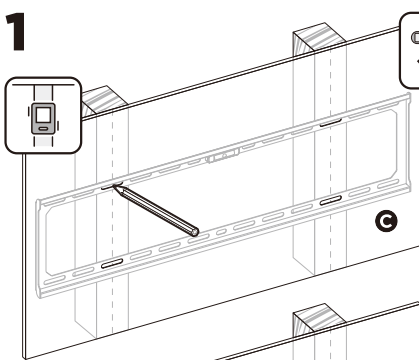

XSTAND BY  
**Xwave**

**TV NOSAČ**

Dimensions (mm)

**37/86 TILT**

VESA Compatible  
50x50 75x75 100x100 100x150 150x100  
100x200 200x100 150x150 200x200 200x300  
300x200 200x400 400x200 300x300  
300x400 400x300 600x200 500x300  
400x400 600x300 500x400 600x400

**86"**  
MAX  
FLAT/CURVED

**45kg**  
(99lbs)  
RATED

2

1

3