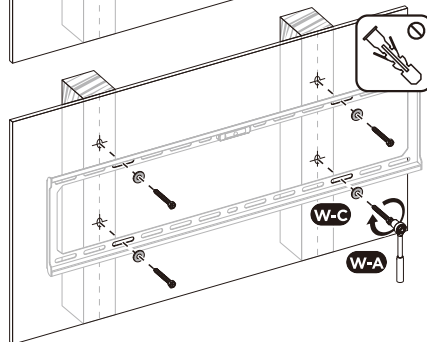

XSTAND BY  
**Xwave**

**TV NOSAČ**

Dimensions (mm)

**37/86 TILT**

VESA Compatible  
50x50 75x75 100x100 100x150 150x100  
100x200 200x100 150x150 200x200 200x300  
300x200 200x400 400x200 300x300  
300x400 400x300 600x200 500x300  
400x400 600x300 500x400 600x400

**86"**  
MAX  
FLAT/CURVED

**45kg**  
(99lbs)  
RATED

2

1

3