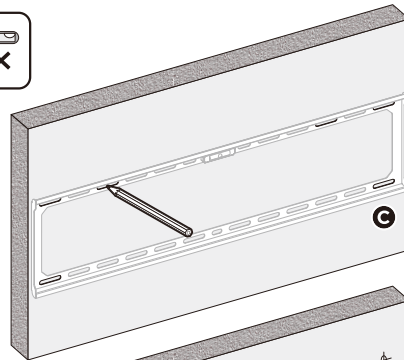

XSTAND BY  
**Xwave**

**TV NOSAČ**

Dimensions (mm)

**37/86 TILT**

VESA Compatible  
50x50 75x75 100x100 100x150 150x100  
100x200 200x100 150x150 200x200 200x300  
300x200 200x400 400x200 300x300  
300x400 400x300 600x200 500x300  
400x400 600x300 500x400 600x400

**86"**  
MAX  
FLAT/CURVED

**45kg**  
(99lbs)  
RATED

2

1

3