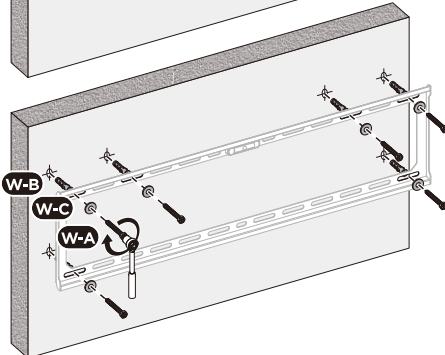

XSTAND BY  
**Xwave**

**TV NOSAČ**

Dimensions (mm)

**37/86 TILT**

VESA Compatible  
50x50 75x75 100x100 100x150 150x100  
100x200 200x100 150x150 200x200 200x300  
300x200 200x400 400x200 300x300  
300x400 400x300 600x200 500x300  
400x400 600x300 500x400 600x400

**86"**  
MAX  
FLAT/CURVED

**45kg**  
(99lbs)  
RATED

2

1

3